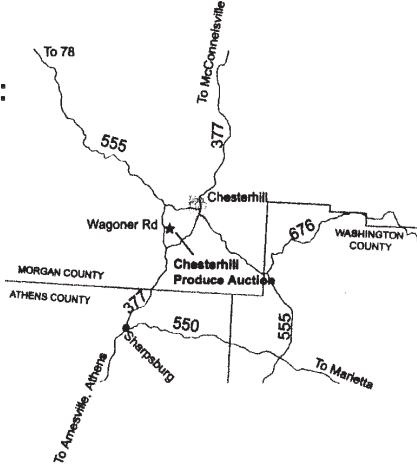

DIRECTIONS & MAP

FROM ATHENS: Take OH-550 E 14 miles, continue straight onto OH-377 N 3 miles. Turn left onto Wagoner Rd. CPA is 0.8 miles on the right.

FROM BELPRE/PARKERSBURG: Off OH-32W/OH-7S take the OH-339 exit toward Beverly. Follow OH-339 N 8 miles. Turn left onto OH-550 W 8.7 miles. Turn right onto OH-555 N 6.6 miles Turn left onto OH-377 S 1.7 miles. Turn right onto Wagoner Rd. CPA is 0.8 miles on the right.

FROM MARIETTA: Take OH-550 W 20 miles. Turn right onto OH-555 N for 6.6 miles Turn left onto OH-377 S for 1.7 miles. Turn right onto Wagoner Rd. CPA is 0.8 miles on the right.

FROM MCCONNELSVILLE: Take OH-377 S for 14 miles. Turn right onto Wagoner Rd. CPA is 0.8 miles on the right.

The CPA was opened in 2005 to create a friendly destination for fresh local produce sales. Products are available in sizes to please every customer—from cafeterias, to households, to restaurants, to road side stands. Auctions generally end within two hours. Our Country Store features baked goods, local crafts, maple syrup and more! Our Country Cooking Cart features homemade sandwiches and snacks. Our second Saturday Auctions run from March through December and feature livestock, locally crafted wood products, and seasonal produce. Consignment Auctions featuring tools, wood products, furniture and more are held in April, July & Nov. Auctions are absolute with Auctioneers Mike Nichols and Tonya Dodd. A 16% commission is charged to the sellers.

Rural Action

Rural Action is a membership-based non-profit working to revitalize Appalachian Ohio. The CPA is currently owned by Rural Action and is managed with community and farmer participation. Volunteers are vital to our success. Please contact us if you are interested in volunteering.

**CHESTERHILL
PRODUCE AUCTION**
A RURAL ACTION SOCIAL ENTERPRISE

8380 Wagoner Road
Chesterhill, Ohio 43728
740-554-7927 - Chesterhill Produce Auction
740-677-4047 ext 620- The Plains Office
Email: info@chesterhillproduceauction.com

7 SATURDAY-AT-THE-CPA AUCTIONS WOOD PRODUCTS, PRODUCE + LIVESTOCK!
3 CONSIGNMENT AUCTIONS: APR 9, JULY 9 + NOV 12

WWW.CHESTERHILLPRODUCEAUCTION.COM