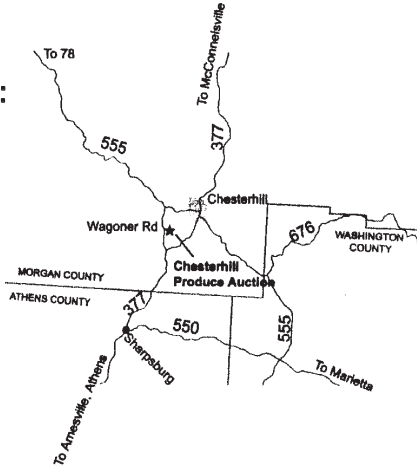

DIRECTIONS & MAP

FROM ATHENS: Take OH-550 E 14 miles, continue straight onto OH-377 N 3 miles. Turn left onto Wagoner Rd. CPA is 0.8 miles on the right.

FROM BELPRE/PARKERSBURG: Off OH-32W/OH-7S take the OH-339 exit toward Beverly. Follow OH-339 N 8 miles. Turn left onto OH-550 W 8.7 miles. Turn right onto OH-555 N 6.6 miles Turn left onto OH-377 S 1.7 miles. Turn right onto Wagoner Rd. CPA is 0.8 miles on the right.

FROM MARIETTA: Take OH-550 W 20 miles. Turn right onto OH-555 N for 6.6 miles Turn left onto OH-377 S for 1.7 miles. Turn right onto Wagoner Rd. CPA is 0.8 miles on the right.

FROM MCCONNELSVILLE: Take OH-377 S for 14 miles. Turn right onto Wagoner Rd. CPA is 0.8 miles on the right.

The CPA was opened in 2005 to create a friendly destination for fresh local produce sales. Products are available in sizes to please every customer—from cafeterias, to households, to restaurants, to road side stands. Auctions generally end within two hours. Our Country Store features baked goods, local crafts, maple syrup and more! Our Country Cooking Cart features homemade sandwiches and snacks. Our second Saturday Auctions run from March through December and feature livestock, locally crafted wood products, and seasonal produce. Consignment Auctions featuring tools, wood products, furniture and more are held in April and November. Auctions are absolute with Auctioneers Mike Nichols and Tonya Dodd. A 16% commission is charged to the sellers.

Rural Action is a membership-based nonprofit working to revitalize Appalachian Ohio. The CPA is currently owned by Rural Action and is managed with community and farmer participation. Volunteers are vital to our success. Please contact us if you are interested in volunteering.

**CHESTERHILL
PRODUCE AUCTION**
A RURAL ACTION SOCIAL ENTERPRISE

8380 Wagoner Road
Chesterhill, Ohio 43728
740-554-7927 - Chesterhill Produce Auction
740-677-4047 ext 620- The Plains Office
Email: info@chesterhillproduceauction.com

7

SATURDAY-AT-THE-CPA AUCTIONS W. WOOD PRODUCTS + LIVESTOCK!

3 CONSIGNMENT AUCTIONS: APR 8, JULY 8 + NOV 11

www.CHESTERHILLPRODUCEAUCTION.COM